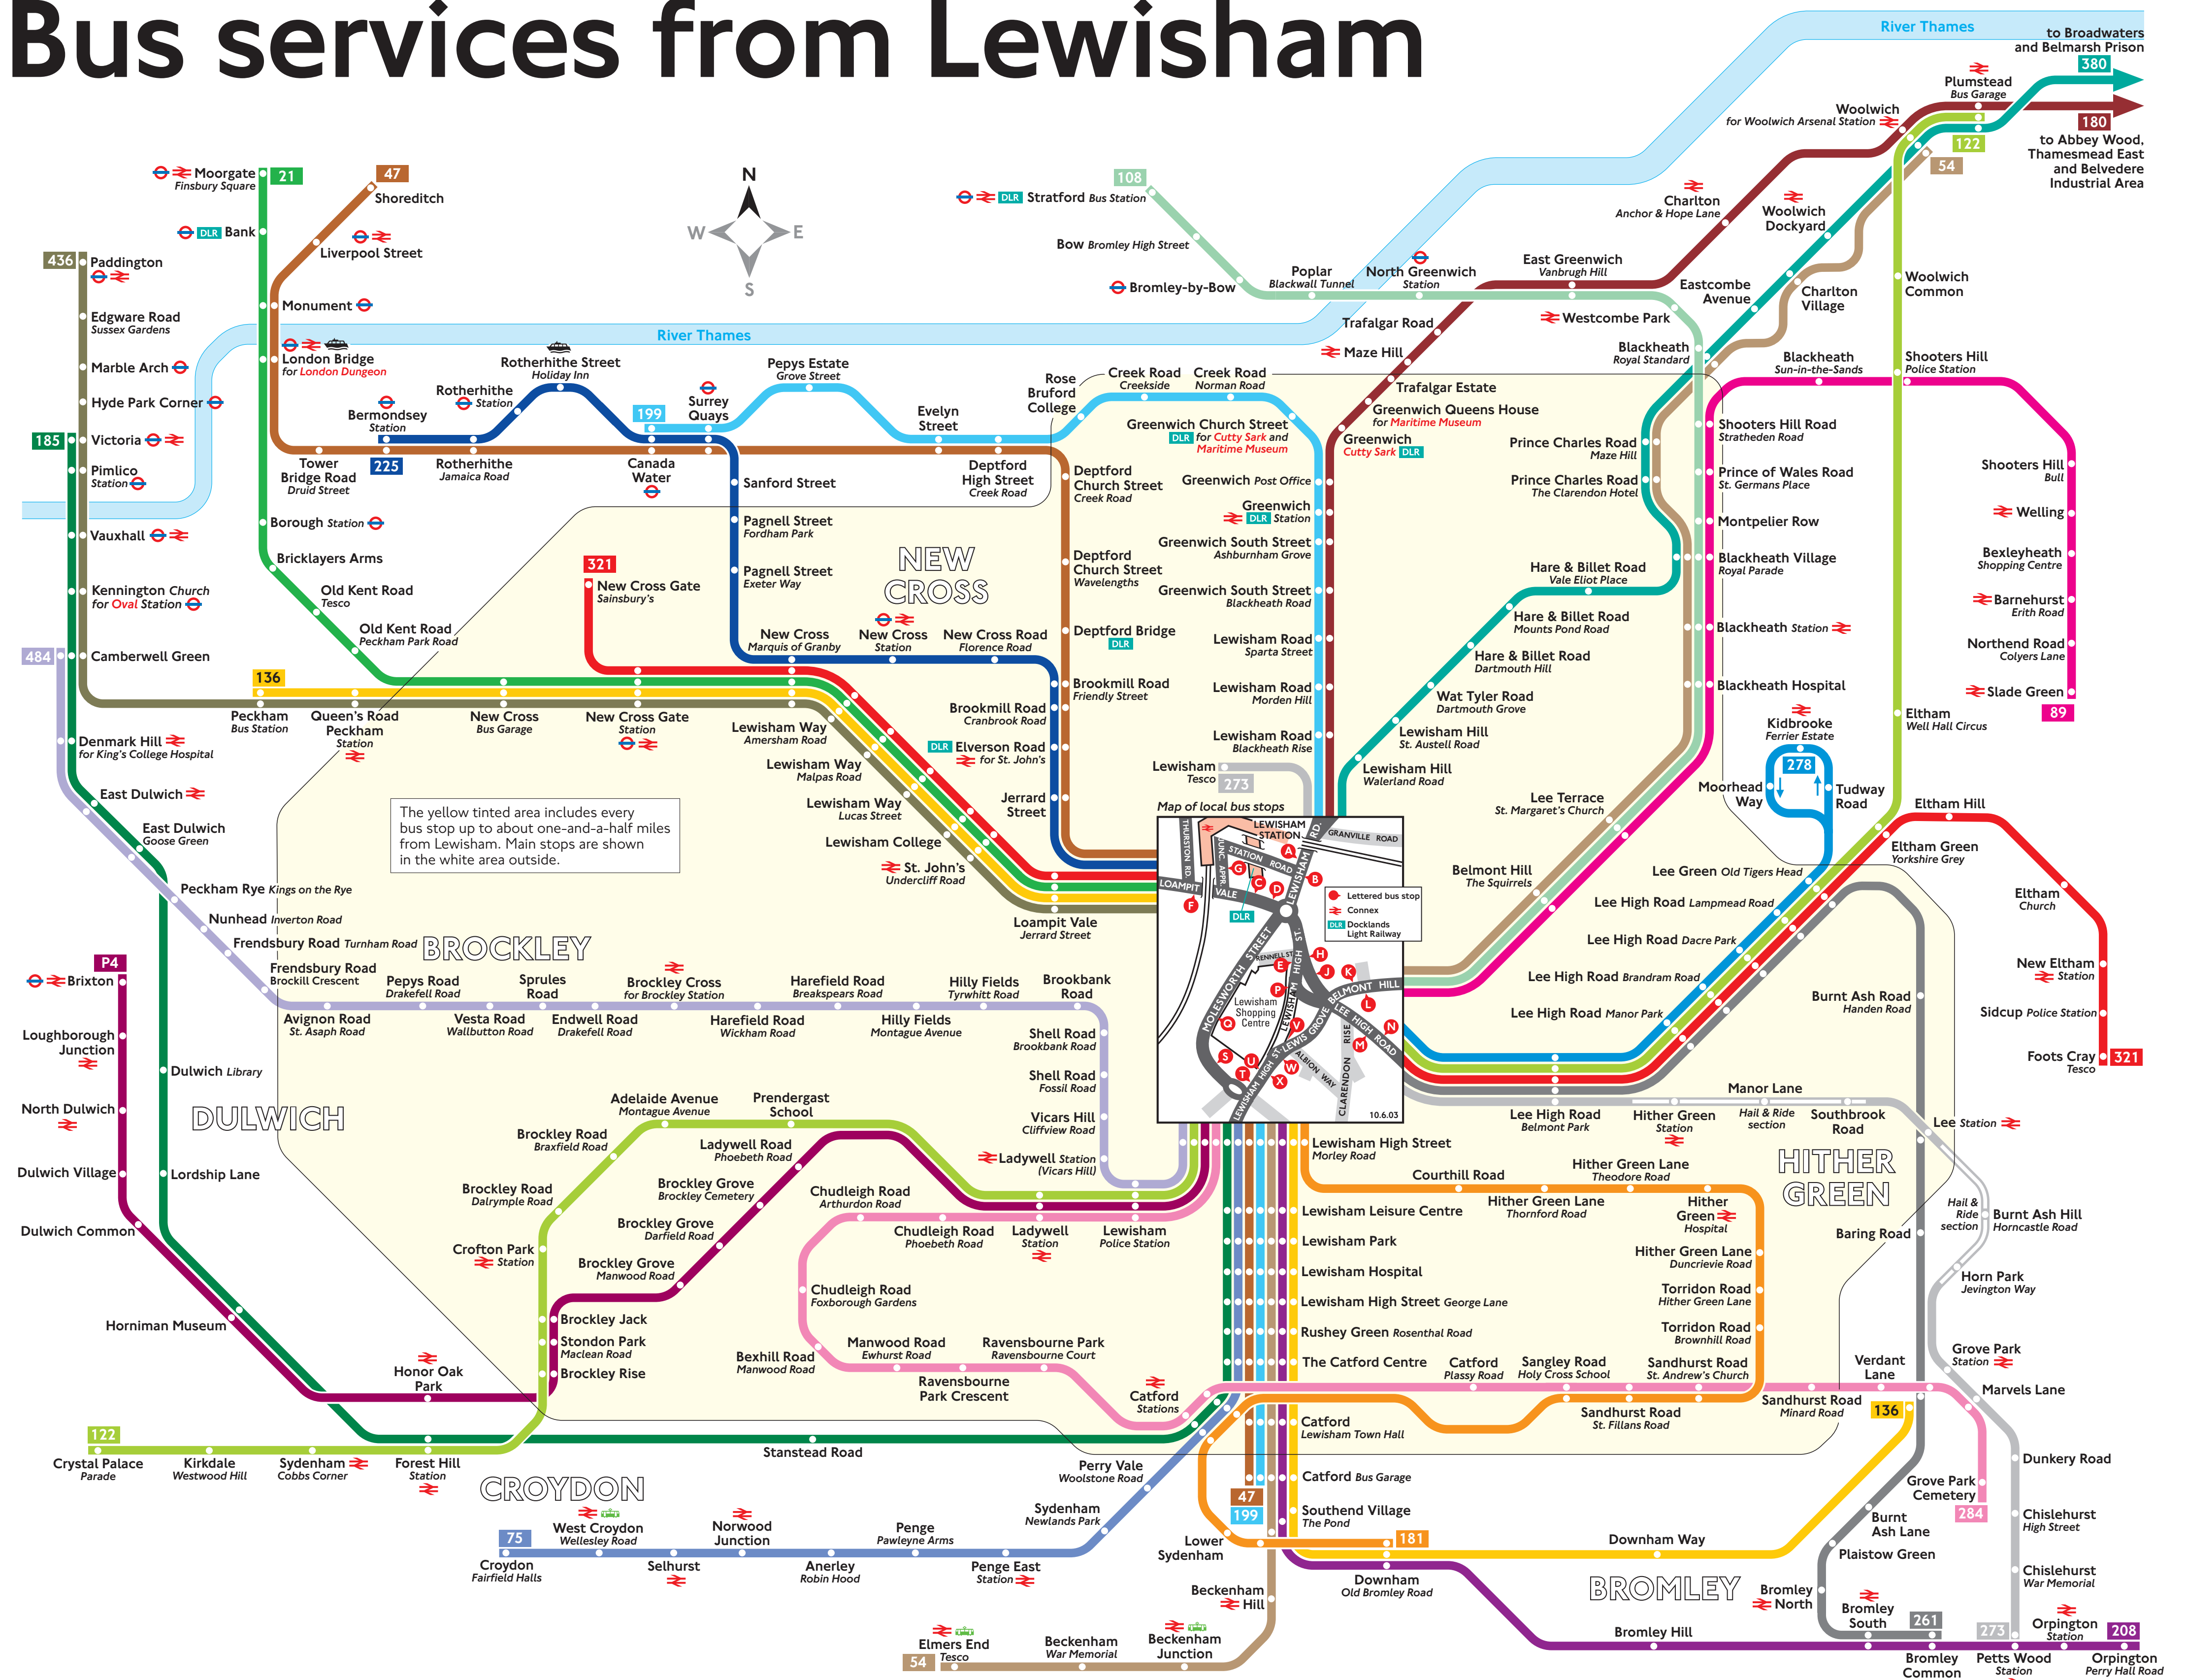

Bus services from Lewisham

Key

- 36 Daytime routes in black
- N21 Night buses in blue
- Red names indicate place of interest
- Connections with boat services
- Connections with Underground
- Connections with National Rail
- Connections with Docklands Light Railway
- Connections with Tramlink
- Between 0700 and 1830 Monday-Friday and 0830 and 1900 Saturday, buses start from Catford. Take any bus to Catford and change there.
- Red discs show the bus stop you need for your chosen bus service. The disc appears on the top of the bus stop in the street (see map of town centre in centre of diagram).

Route finder

Bus service	Towards	Bus stops
21	Moorgate	OO
47	Catford Bus Garage	OOOO
54	Shoreditch	OOOO
54	Elmers End	OO
54	Woolwich	OO
75	Croydon	OOOO
89	Slade Green	OOOO
108	Stratford	OOOO
122	Crystal Palace	OO
122	Plumstead	OO
136	Grove Park	OOOO
136	Peckham	OOOO
180	Belvedere Industrial Area	OOOO
181	Downham	OOOO
185	Victoria Station	OOOO
199	Canada Water	OOOO
199	Catford Bus Garage	OOOO
208	Bromley Common	OOOO
208	Orpington	OOOO
225	Bermondsey Station	OOOO
261	Bromley Common	OOOO
273	Lewisham Tesco	OOOO
273	Petts Wood	OOOO
278	Kidbrooke	OOOO
284	Grove Park Cemetery	OOOO
321	Foots Cray	OOOO
321	New Cross Gate	OOOO
380	Belmarsh Prison	OOOO
436	Paddington	OOOOO
484	Camberwell	OOOO
P4	Brixton	OOOO

Night buses

Bus service	Towards	Bus stops
N21	Foots Cray	OOOO
N21	Trafalgar Square	OOOO
N36	Grove Park	OOOO
N47	Queen's Park	OOOO
N47	St. Mary Cray	OOOO
N75	Trafalgar Square	OOOO
N89	Croydon	OOOO
N89	Erith	OOOO
N108	Trafalgar Square	OOOO
N108	Stratford	OOOO

Destination finder

Destination	Bus service	Bus stops
Abbey Wood	180	OOOO
Aldwych	N21	OOOO
Elephant & Castle	N47	OOOO
Elmers End	N89	OOOO
Anerley Robin Hood	75, N75	OOOO
Bank	21	OO
Barnehurst	N21	OOOO
Barnehurst	89	OOOO
Barnehurst	N89	OOOO

Destination	Bus service	Bus stops
Beckenham	54	OO
Foots Cray Tesco	321, N21	OOOO
Belvedere Industrial Area	180	OOOO
Bermondsey Station	47, 225, N47	OOOO
Bexleyheath Shopping Centre	N89	OOOO
Blackfriars Station	N89	OOOO
Blackheath Royal Standard	54	OO
	108, N108	OOOO
Blackheath Hospital and Station	54	OO
	89	OOOO
	108, N108	OOOO
	N89	OOOO
Blackheath Sun-in-the-Sands	89	OOOO
	N89	OOOO
Borough Station	21	OO
Bricklayers Arms	N21	OOOO
Brixton	N21	OOOO
Broadwaters	P4	OOOO
Brockley Cross for Brockley Station	380	OOOO
Brockley Rise	484	OOOO
	122	OO
	P4	OOOO
Bromley-by-Bow	108, N108	OOOO
Bromley Common	208, N47	OOOO
	261	OOOO
Bromley North	261	OOOO
Bromley South	208, N47	OOOO
Brookmill Road	261	OOOO
Burnt Ash Hill Horncastle Road	47, 225, N47	OOOO
	273	OOOO

Destination	Bus service	Bus stops
Camberwell Green	185	OOOO
	436	OOOOO
	484	OOOO
	N36	OOOO
	N89	OOOO
Canada Water	47, 225	OOOO
	199	OOOO
Catford Bus Garage	47, 136, N36, N47	OOOO
	54	OO
	181	OOOO
	199	OOOO
Catford Lewisham Town Hall	47, 136, 208, N36, N47	OOOO
	54	OO
	75, 185, N75	OOOO
	181, 284	OOOO
	199	OOOO
	199	OOOO
Charlton	Anchor & Hope Lane	180
Charlton Village	54	OOOO
	380	OOOO
Chislehurst High Street and War Memorial	273	OOOO
Crofton Park Station	122	OO
Crystal Palace Parade	122	OO