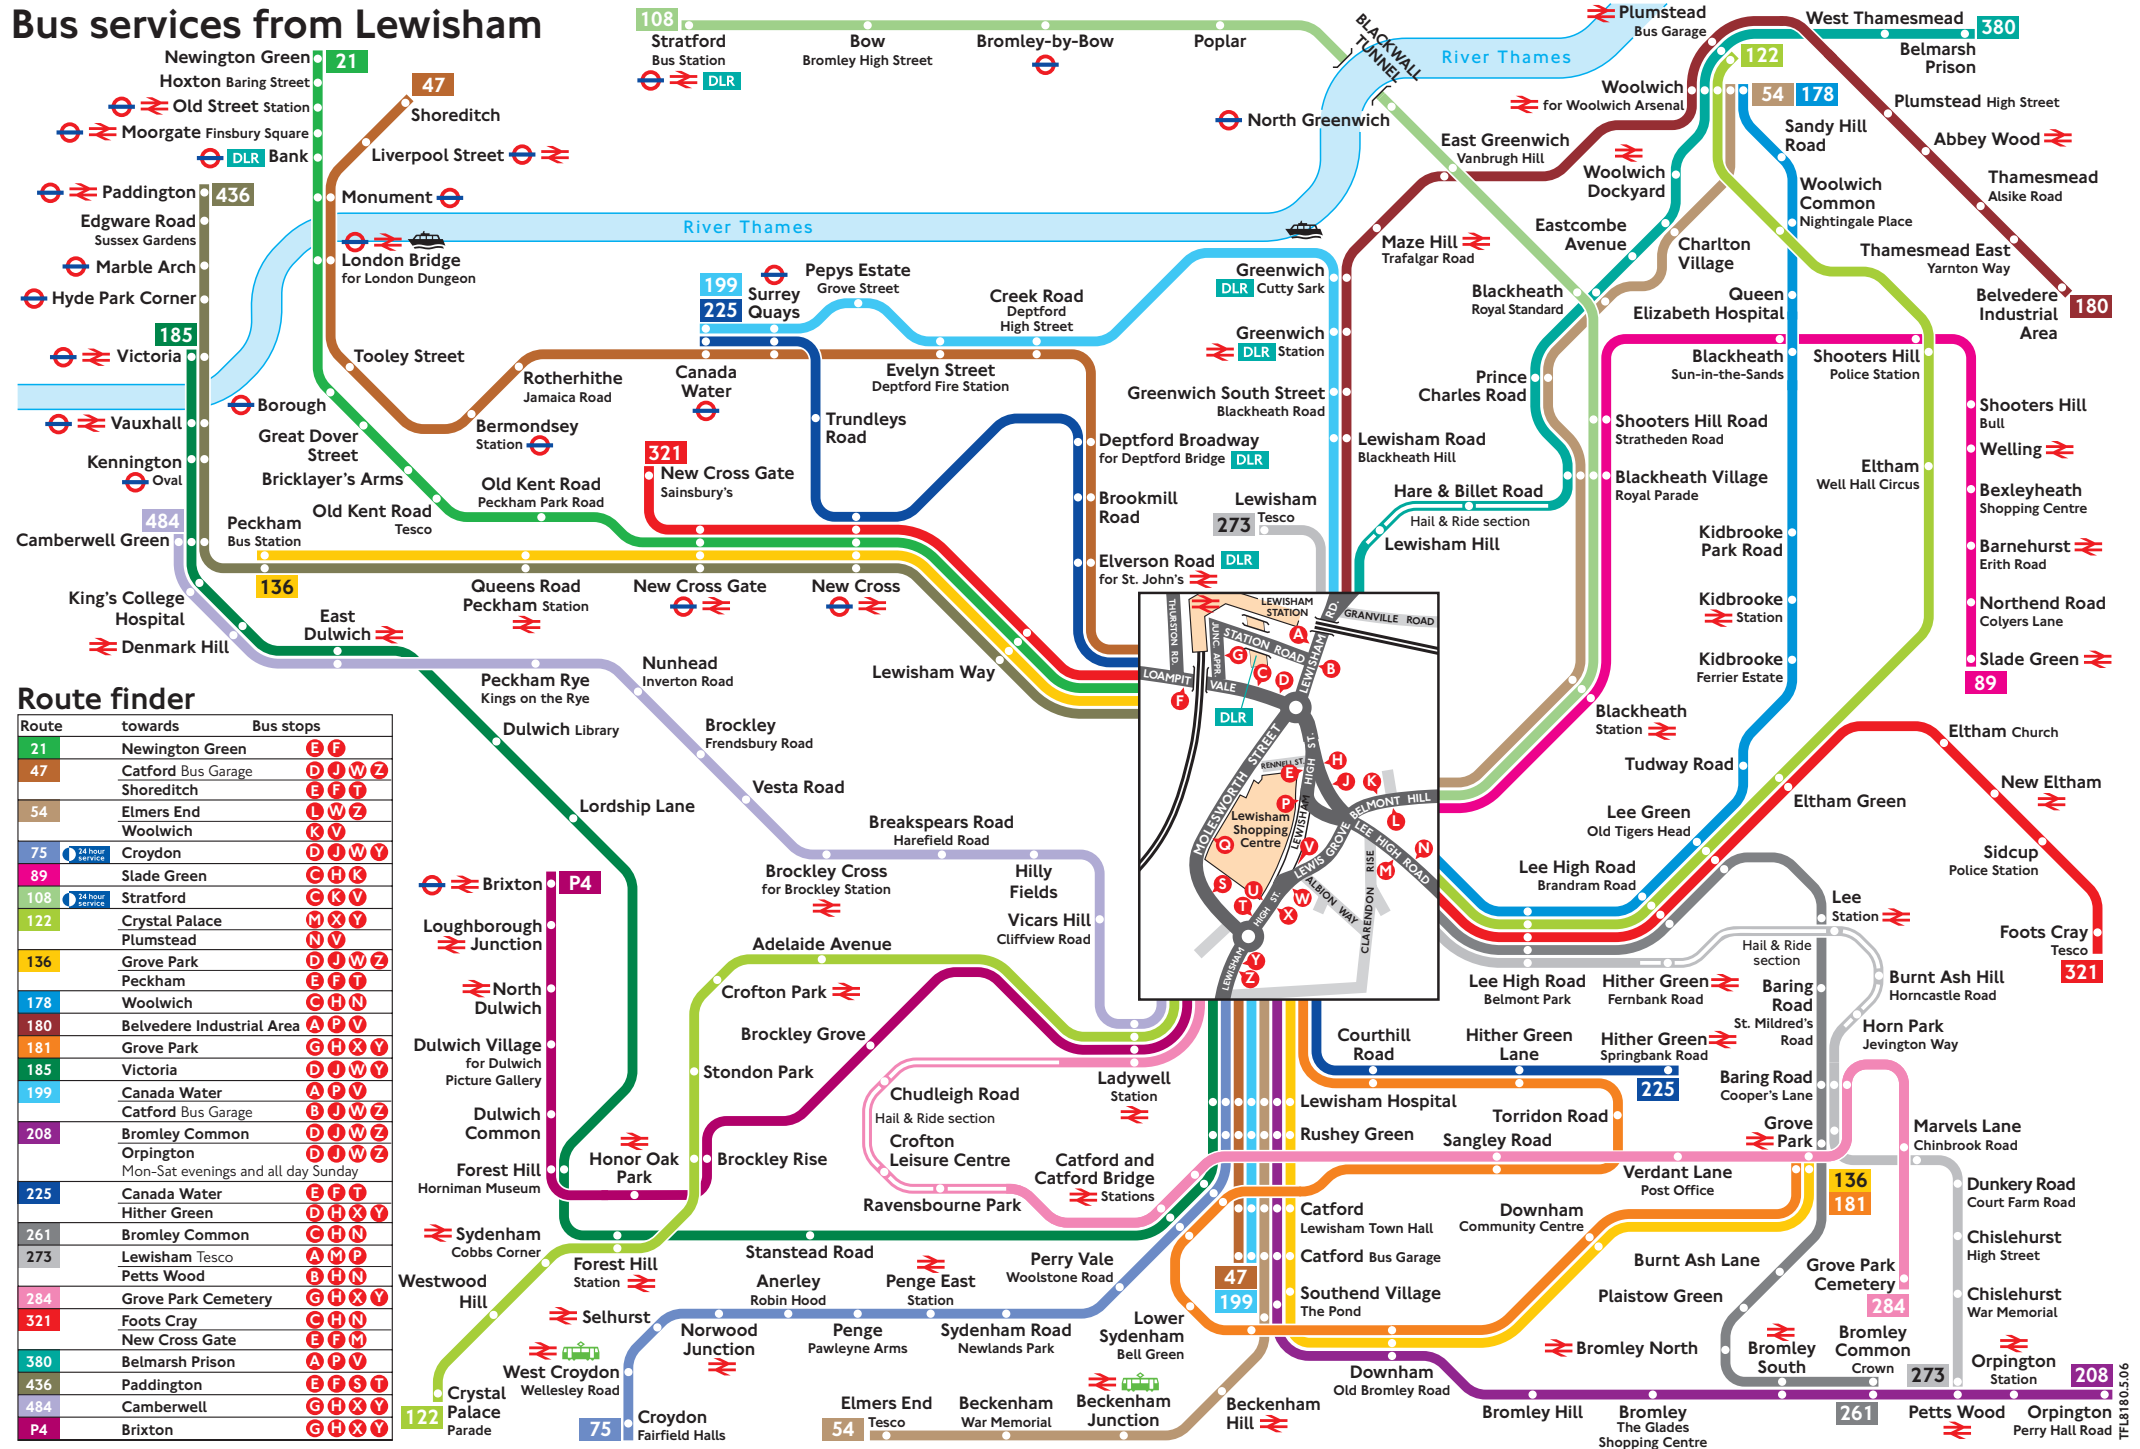

Bus services from Lewisham

Route finder

Route	towards	Bus stops
21	Newington Green	E F
47	Catford Bus Garage	D J W Z
	Shoreditch	E F T
54	Elmers End	L W Z
	Woolwich	K V
75	Croydon	D J W Y
89	Slade Green	C H K
108	Stratford	C K V
122	Crystal Palace	M X Y
	Plumstead	N V
136	Grove Park	D J W Z
	Peckham	E F T
178	Woolwich	C H N
180	Belvedere Industrial Area	A P V
181	Grove Park	G H X Y
185	Victoria	D J W Y
199	Canada Water	A P V
	Catford Bus Garage	B J W Z
208	Bromley Common	D J W Z
	Orpington	D J W Z
225	Bromley Common	C H N
	Lewisham Tesco	A M P
	Petts Wood	B H N
261	Bromley Common	C H N
273	Lewisham Tesco	A M P
284	Grove Park Cemetery	G H X Y
321	Foots Cray	C H N
	New Cross Gate	E F M
380	Belmarsh Prison	A P V
436	Paddington	E F S T
484	Camberwell	G H X Y
P4	Brixton	G H X Y